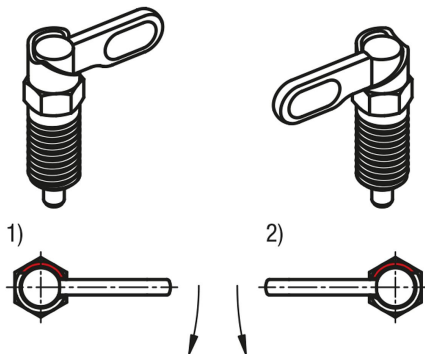

## Item description/product images

## Description

**Product description:**

Cam-action indexing plunger are used where any change in locking position due to lateral forces should be prevented. Turning the grip through 180° retracts the indexing pin, enabling a change in the indexed position. The notch ensures that the grip remains in this position and the indexing pin remains retracted. A stop at 180° prevents the lever rotating further and the indexing pin from extending again.

The rotation direction is defined by selecting a left or right stop side.

**Material:**

Grip 1.0503.

Threaded sleeve and indexing pin free-cutting steel.

Spring 1.4310.

Grip cap thermoplastic PA.

**Version:**

Threaded sleeve and grip black oxidised.

Indexing pin hardened, ground and black oxidised.

Spring bright.

Grip cap in various colours:

- black grey RAL 7021
- pure orange RAL 2004
- colza yellow RAL 1021
- traffic red RAL 3020
- signal green RAL 6032
- traffic blue RAL 5017
- light grey RAL 7035